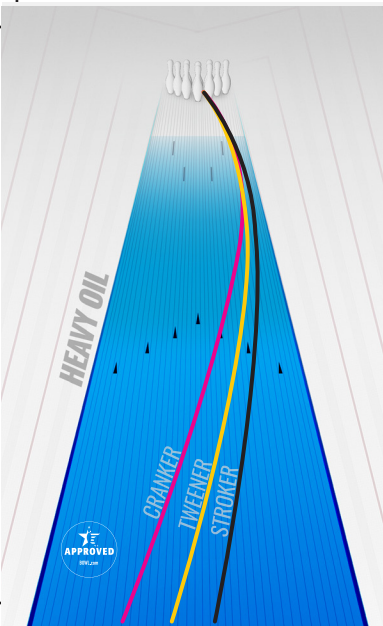

INFINITE PHYSIX™

SMELL ME! MYSTERY SCENT

Whether you are the best bowler in your league or you bowl one night a week as an excuse to get out of the house, it's always fun to do your best and live up to your potential on the lanes. The all-new Infinite Physix™ pushes the limits of performance, technology, and design to create a masterpiece for all levels of bowlers. Uniting the ReX™ Coverstock and the Atomic™ Core results in the perfect formula for Strikes. Don't thank us, thank science!

• 4000-grit Abralon® • ReX™ Pearl Reactive • Atomic™ Core

16 lb	15 lb	14 lb	13 lb	12 lb	
2.48	2.48	2.53	2.57	2.59	RG
.054	.053	.052	.032	.029	DIFF
.017	.017	.015	.010	.008	PSA

INFINITE PHYSIX™

SMELL ME! MYSTERY SCENT

Whether you are the best bowler in your league or you bowl one night a week as an excuse to get out of the house, it's always fun to do your best and live up to your potential on the lanes. The all-new Infinite Physix™ pushes the limits of performance, technology, and design to create a masterpiece for all levels of bowlers. Uniting the ReX™ Coverstock and the Atomic™ Core results in the perfect formula for Strikes. Don't thank us, thank science!